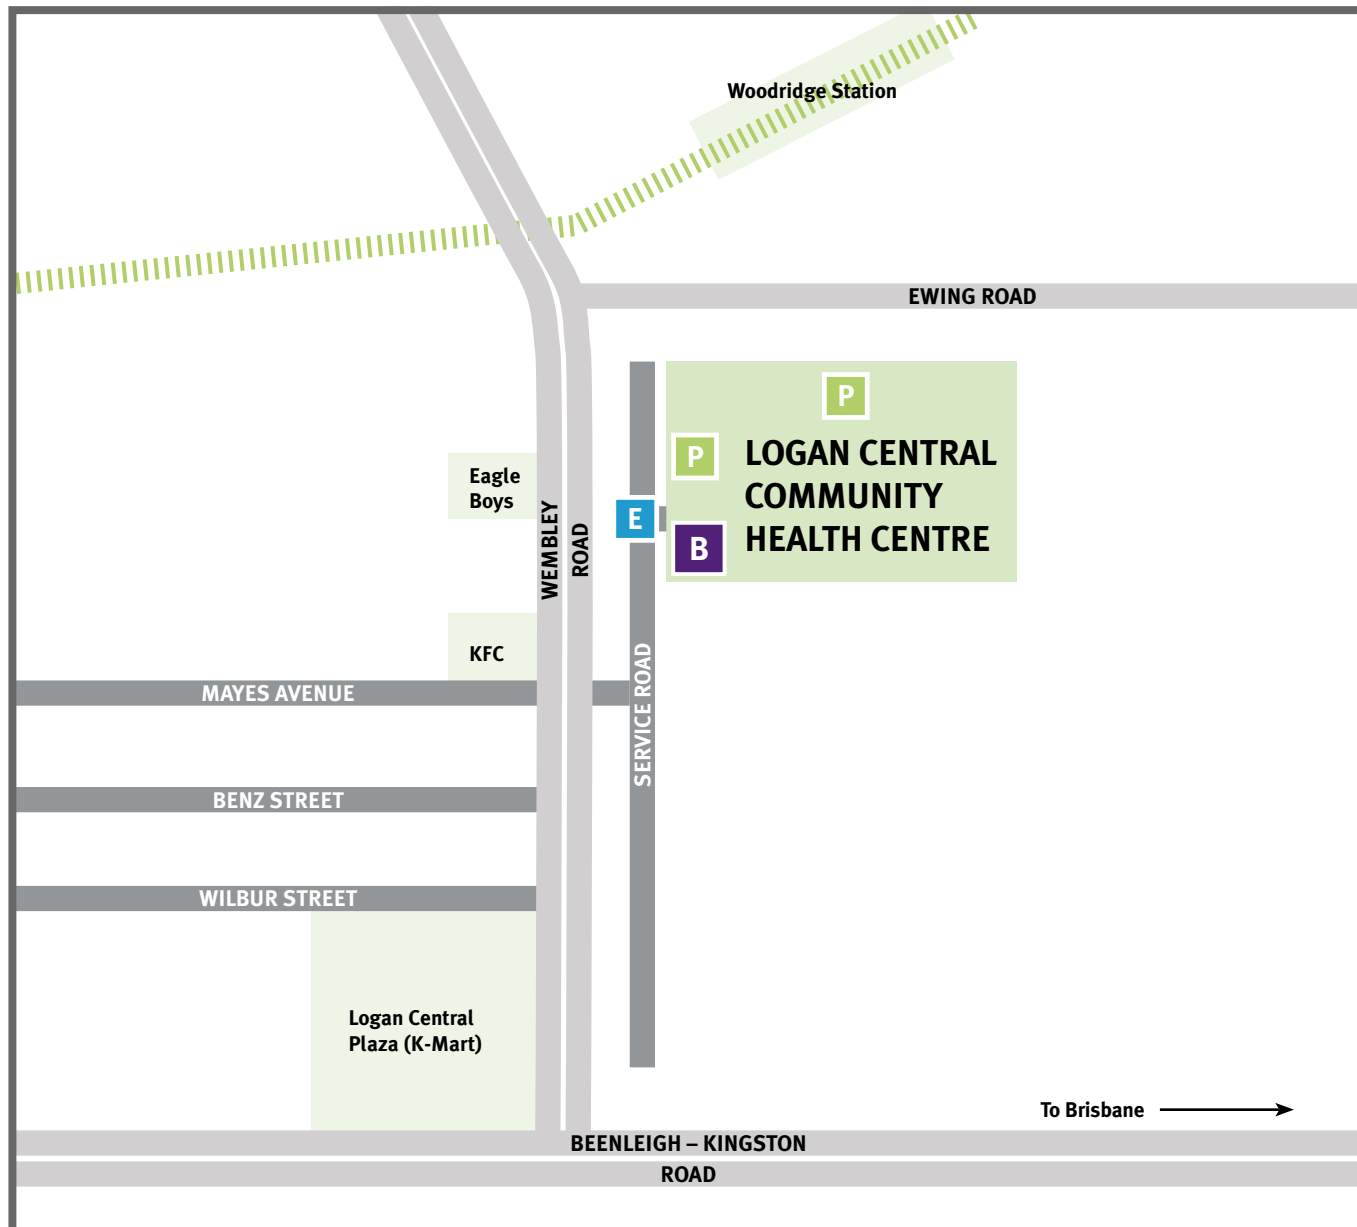

# BreastScreen Queensland Logan Service

The BreastScreen Queensland Logan Service is located on Level 1, Logan Central Community Health Services, 97-103 Wembley Road (corner of Ewing Road), Logan Central.

- P** Parking.
- E** Entrance – building.
- B** BreastScreen Queensland is located here.