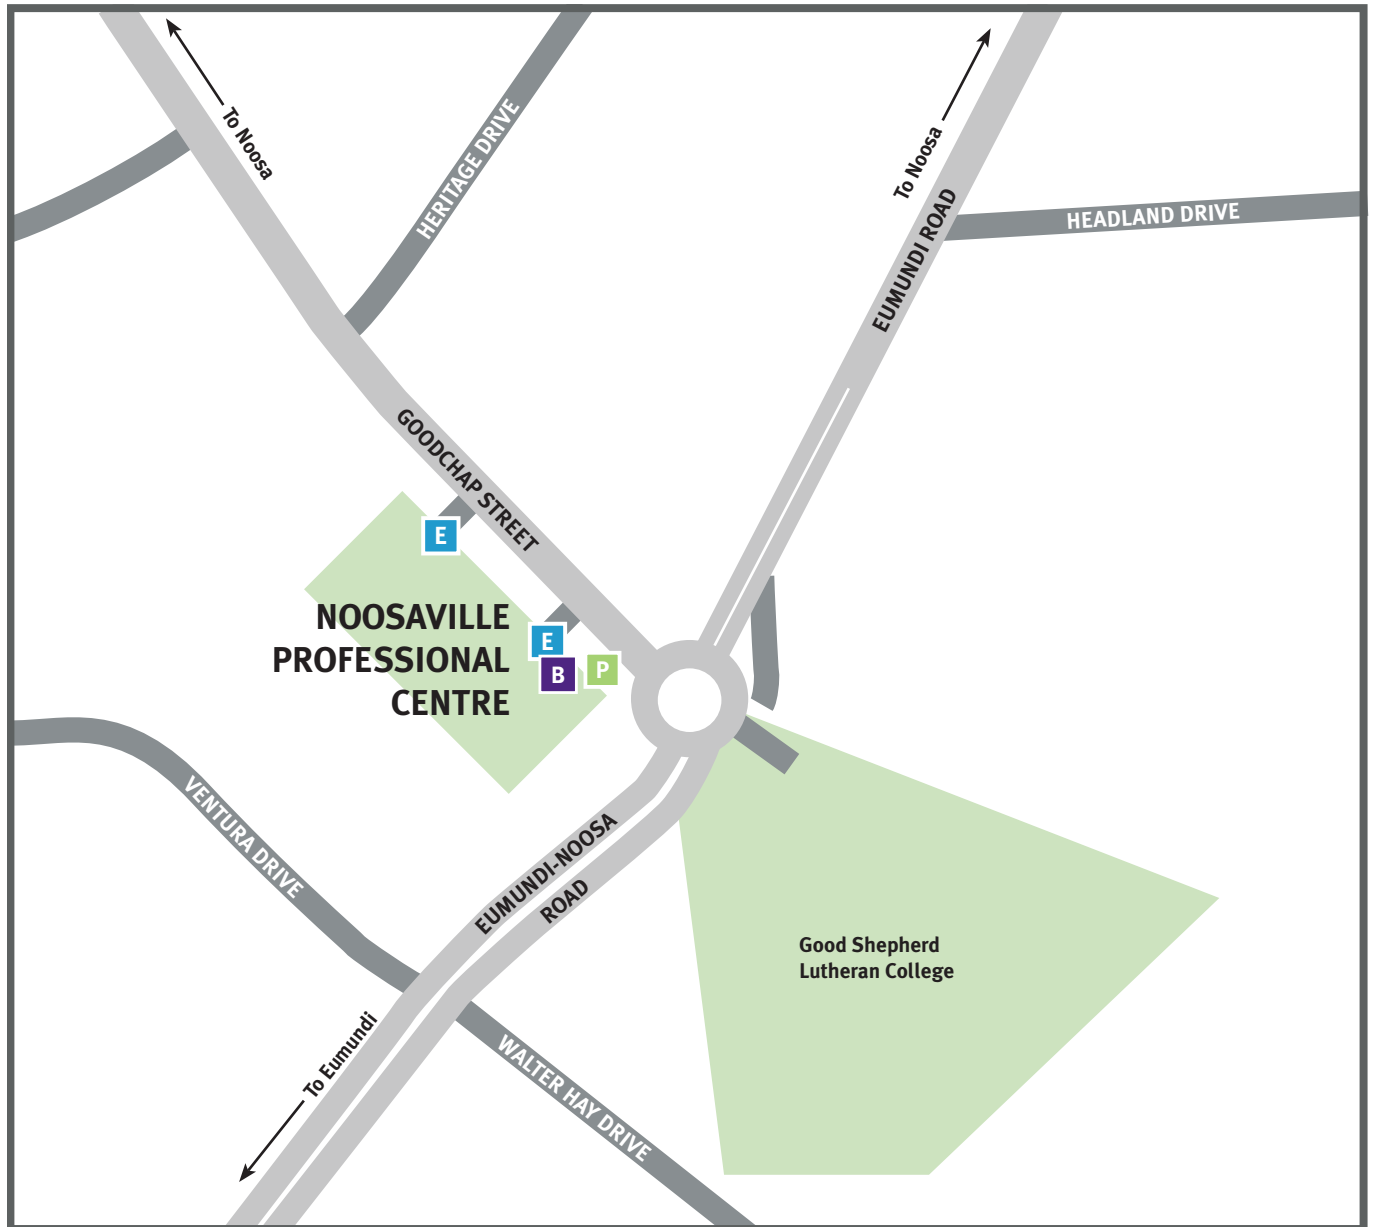

BreastScreen Queensland Noosaville Service

The BreastScreen Queensland Noosaville Service is located at the Noosaville Professional Centre, 90 Goodchop Street, Noosaville (corner of Goodchop Street and Eumundi-Noosa Road). Access to the carpark is via Goodchop Street entry. Entry 1.

- P** Parking is available at the front of the Centre. Disabled parking and access is available.
- E** Entrance is on the ground floor on the Goodchop Street side of the building.
- B** BreastScreen Queensland is located here.